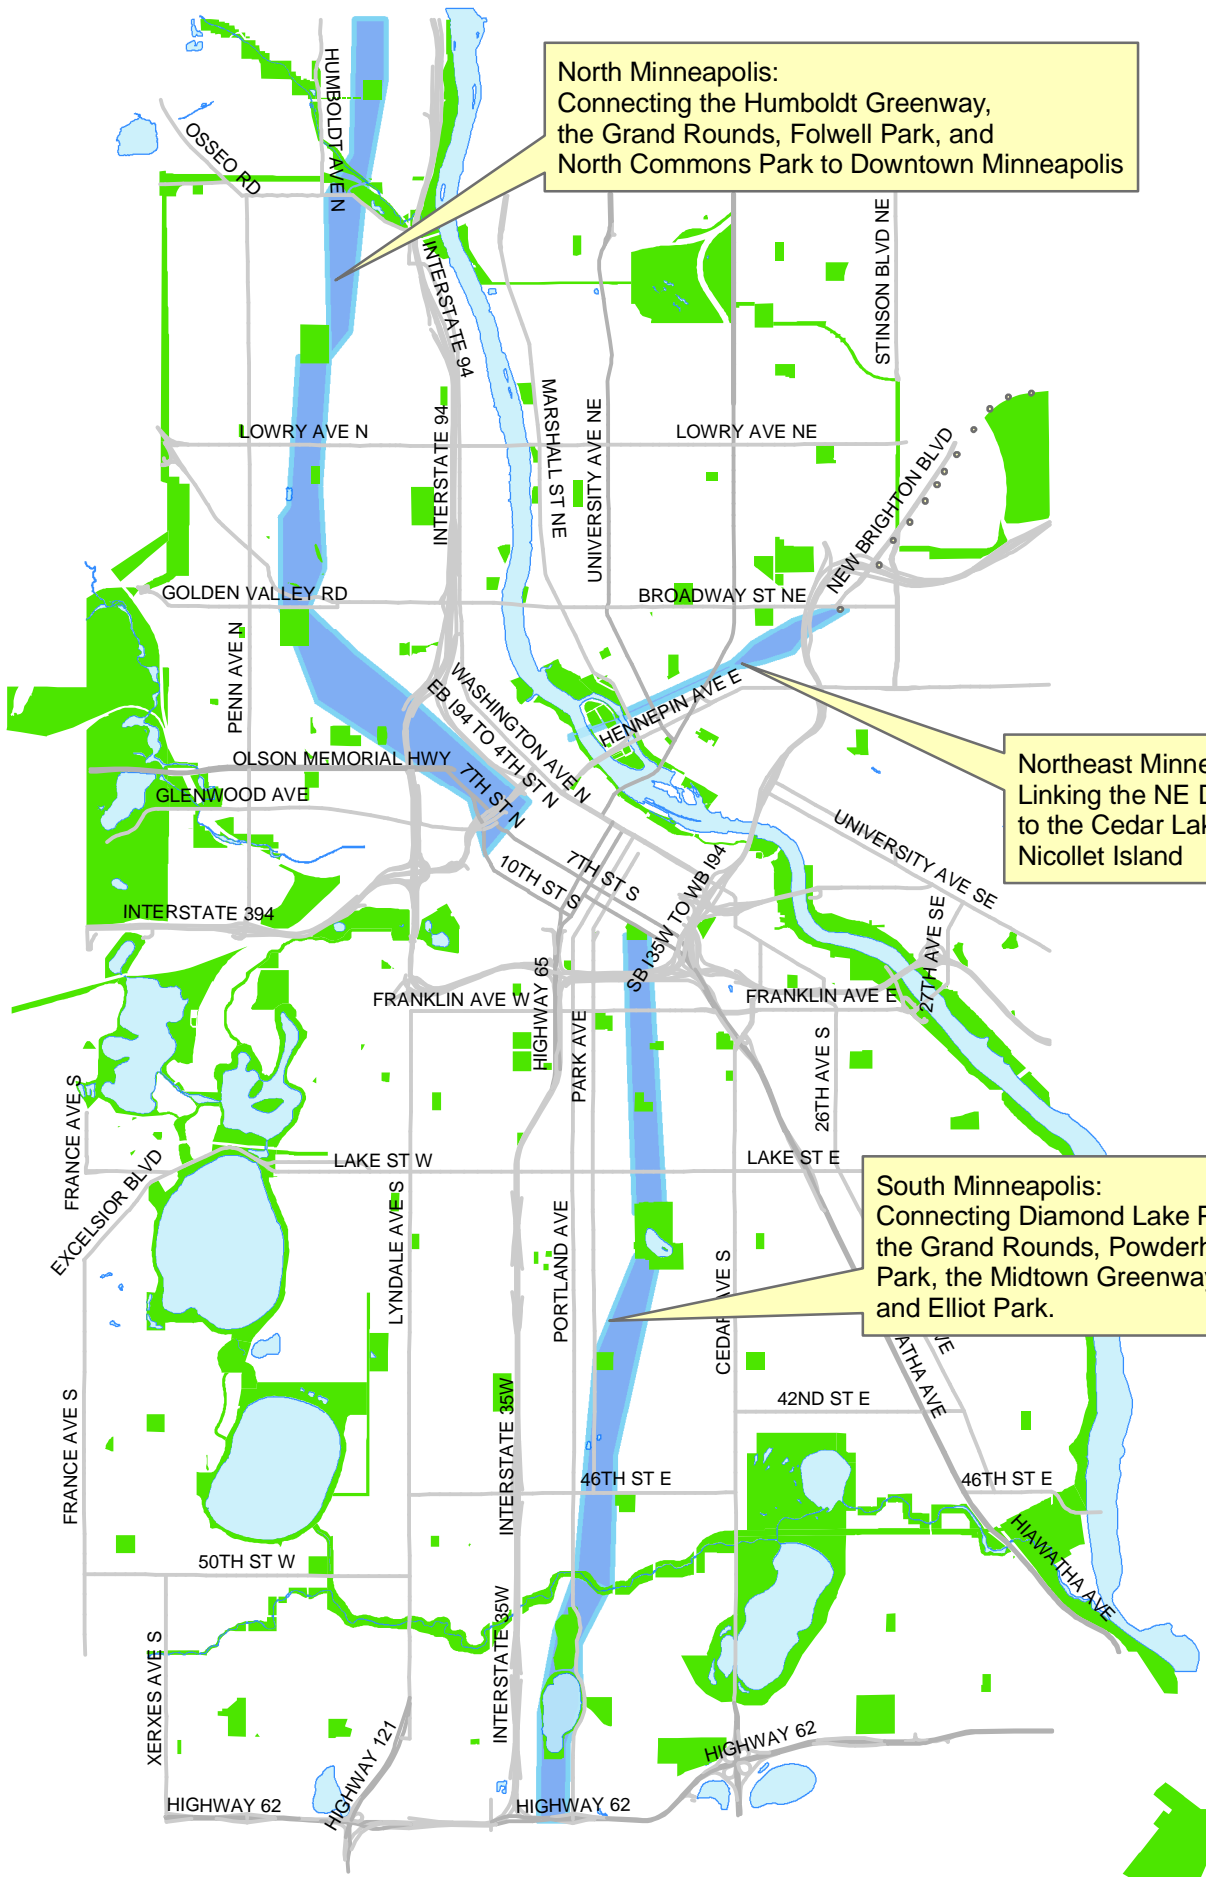

Minneapolis Concept Routes

0 0.35 0.7 1.4 2.1 Miles